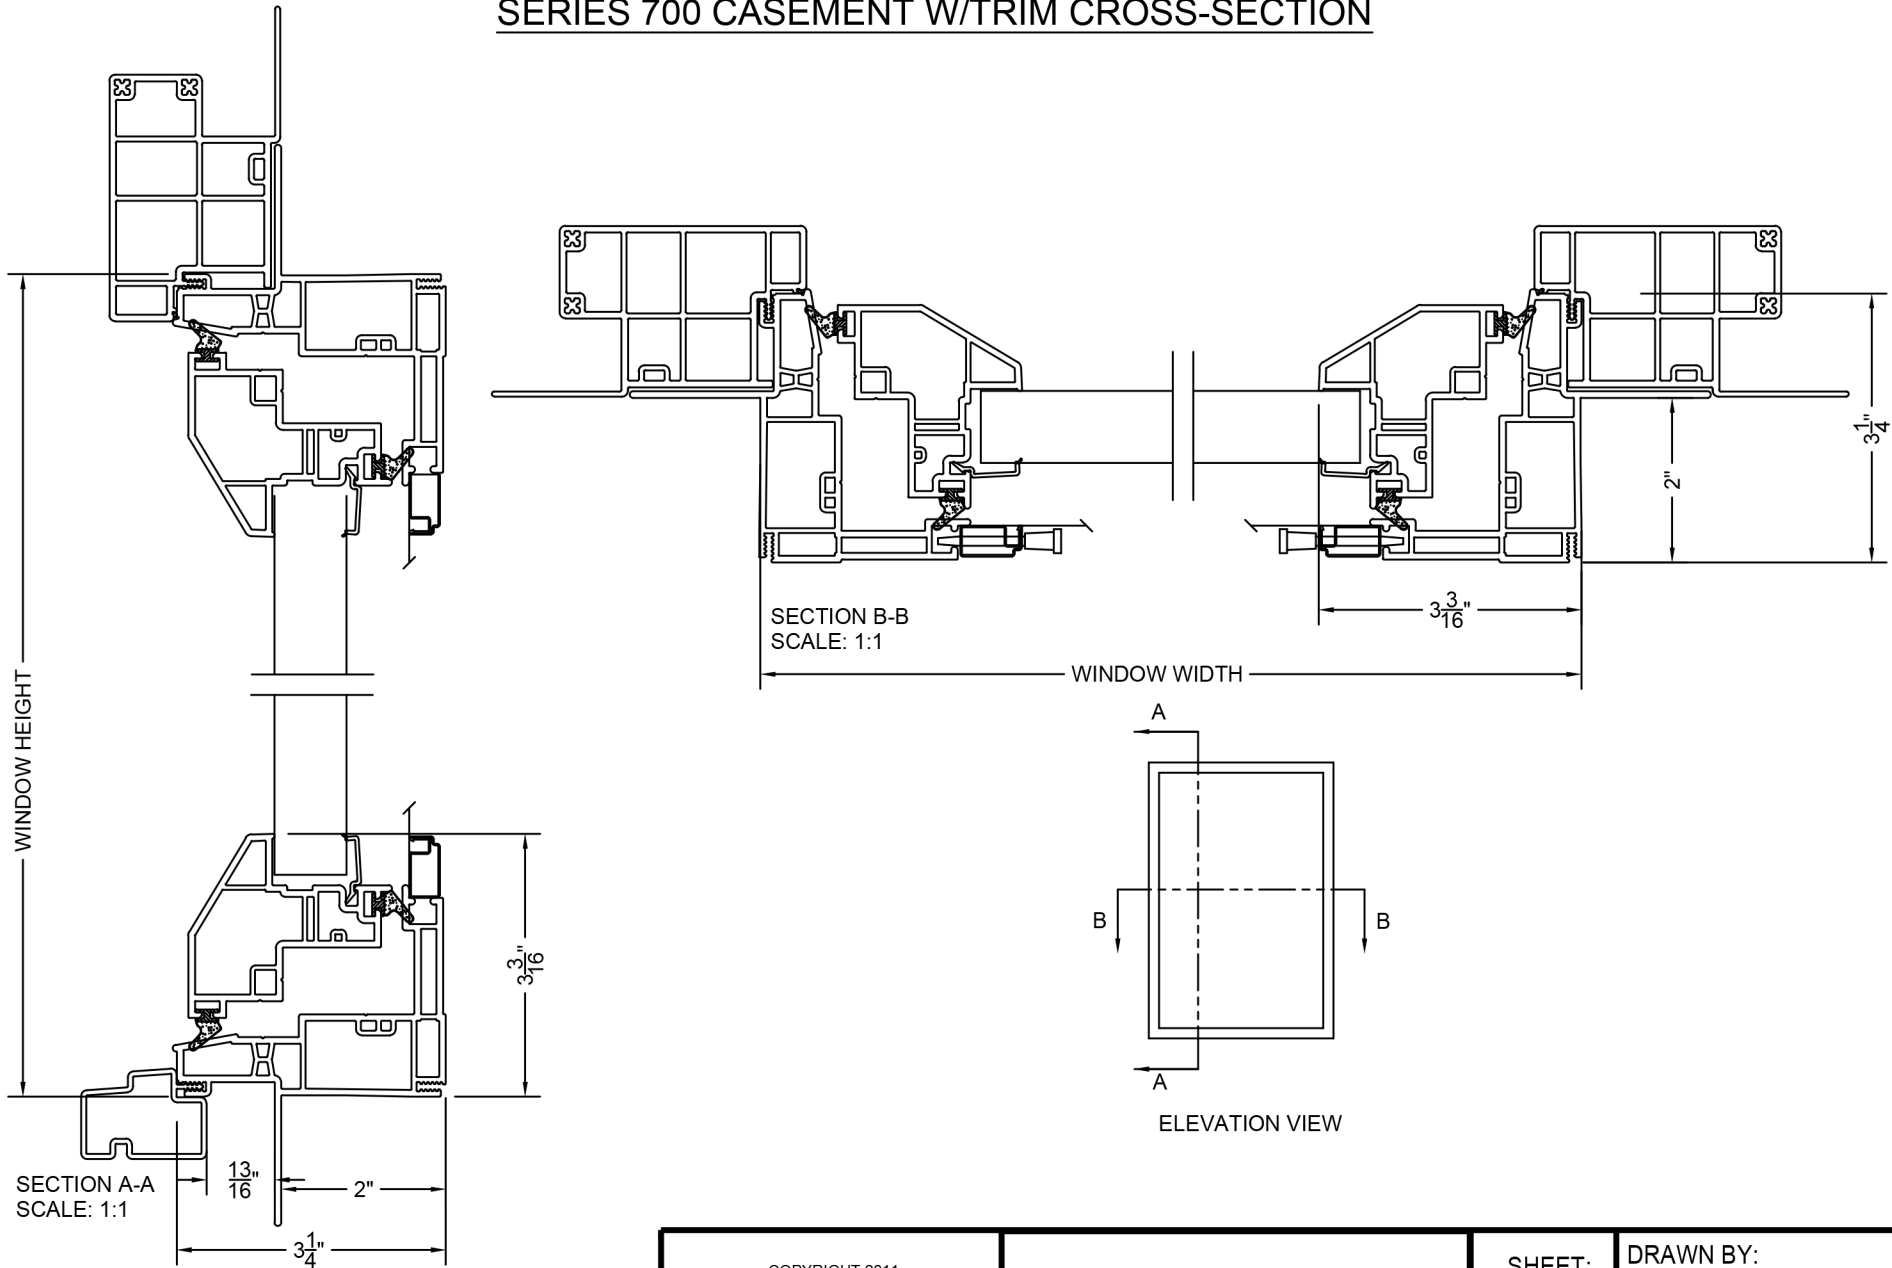

KASSON & KELLER INC.
SERIES 700 CASEMENT W/TRIM CROSS-SECTION

5-11-20

COPYRIGHT 2011
 THIS DRAWING AND ITS CONTENTS ARE
 THE SOLE PROPERTY OF
 KASSON & KELLER, INC.
 ANY UNAUTHORIZED USE OR
 REPRODUCTION IS STRICTLY PROHIBITED.

SHEET:
 1
 OF
 1

DRAWN BY:
 dw

DRAWING #
 700 SERIES CSMT W/TRIM